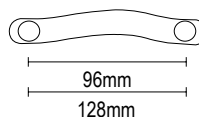

Λαβίτσες Επίπλων

Furniture Handles

vio 05.80

ΚΑΦΕ ΔΕΡΜΑ - ΝΙΚΕΛ ΜΑΤ
BROWN LEATHER - NICKEL MAT

05.80/96.52 96mm

05.80/128.52 128mm