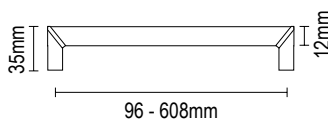

NIKEL MAT - ΧΡΩΜΙΟ
NICKEL MAT - CHROME

05.72/96.P7 96mm

05.72/128.P7 128mm

05.72/160.P7 160mm

05.72/192.P7 192mm

05.72/224.P7 224mm

05.72/320.P7 320mm

05.72/608.P7 608mm