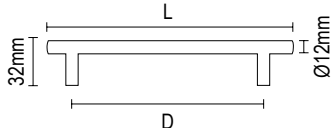

D	L
96mm	154mm
128mm	186mm
160mm	218mm
192mm	250mm
224mm	282mm
320mm	378mm
608mm	666mm

NIKEL MAT / NICKEL MAT

05.54/96.59 96mm

05.54/128.59 128mm

05.54/160.59 160mm

05.54/192.59 192mm

05.54/224.59 224mm

05.54/320.59 320mm

05.54/608.59 608mm