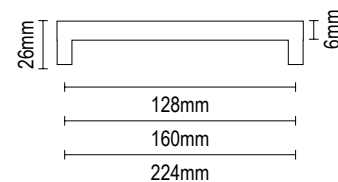

## Λαβίτσες Επίπλων

Furniture Handles

ΝΙΚΕΛ ΜΑΤ / NICKEL MAT

05.82/128.59	128mm
05.82/160.59	160mm
05.82/224.59	224mm

ΜΑΥΡΟ ΜΑΤ / BLACK MAT

05.82/128.K4	128mm
05.82/160.K4	160mm
05.82/224.K4	224mm

vio 05.81