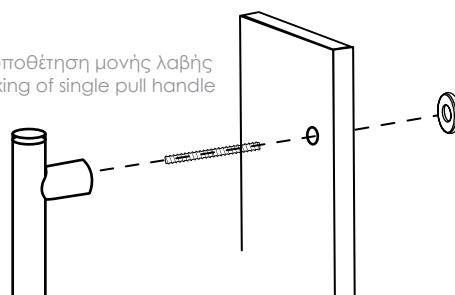

04.33/960.Z9

04.33/1060.Z9

04.33/1160.Z9

04.33/1260.Z9

inox 304

Τοποθέτηση ζεύγους λαβών  
Back to back installation

Τοποθέτηση μόνης λαβής  
Fixing of single pull handle

D	L
360mm	500mm
460mm	600mm
560mm	700mm
660mm	800mm
760mm	900mm
860mm	1.000mm
960mm	1.100mm
1.060mm	1.200mm
1.160mm	1.300mm
1.260mm	1.400mm