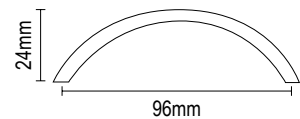

NIKEL MAT - NIKEL
NICKEL MAT - NICKEL

05.38/96.E2 96mm

05.38/128.E2 128mm