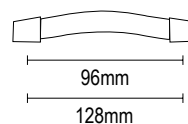

## Λαβίτσες Επίπλων

Furniture Handles

ΝΙΚΕΛ ΜΑΤ / NICKEL MAT

05.82/128.59	128mm
05.82/160.59	160mm
05.82/224.59	224mm

ΜΑΥΡΟ ΜΑΤ / BLACK MAT

05.82/128.K4	128mm
05.82/160.K4	160mm
05.82/224.K4	224mm

vio 05.81