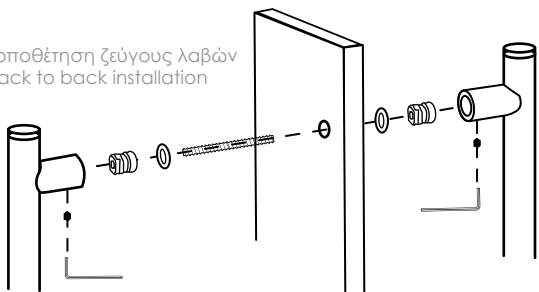

Ø30mm

INOX MAT

04.30/360.T4

inox 304

Τοποθέτηση ζεύγους λαβών
Back to back installation