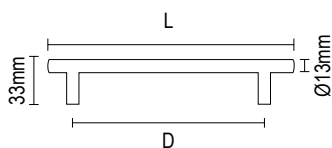

05.72/320.P7 320mm

05.72/608.P7 608mm

inox  
304

D	L
96mm	144mm
128mm	176mm
160mm	208mm
192mm	240mm
224mm	272mm
320mm	368mm
608mm	656mm

INOX MAT - ΧΡΩΜΙΟ  
INOX MAT - CHROME

05.71/96.Z9	96mm
05.71/128.Z9	128mm
05.71/160.Z9	160mm
05.71/192.Z9	192mm
05.71/224.Z9	224mm
05.71/320.Z9	320mm
05.71/608.Z9	608mm