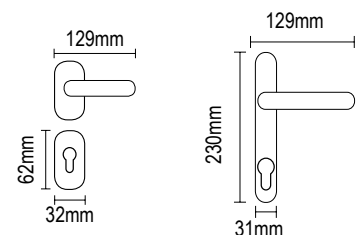

NIKEL MAT / NICKEL MAT

ROY 06.PE831.59

PLY 06.Z831.59

ORO MAT / ORO MAT

ROY 06.PE831.57

PLY 06.Z831.57