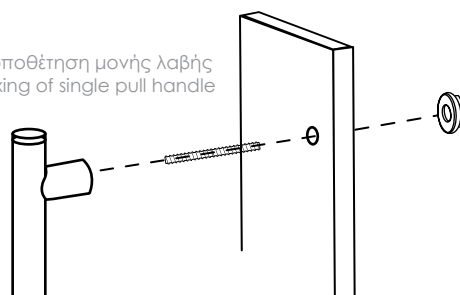

04.34/1060.Z9

04.34/1160.Z9

04.34/1260.Z9

inox 304

Τοποθέτηση ζεύγους λαβών  
Back to back installation

Τοποθέτηση μόνης λαβής  
Fixing of single pull handle

D	L
360mm	500mm
460mm	600mm
560mm	700mm
660mm	800mm
760mm	900mm
860mm	1.000mm
960mm	1.100mm
1.060mm	1.200mm
1.160mm	1.300mm
1.260mm	1.400mm