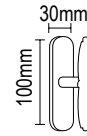

WH 08.770.B6
ΜΠΡΟΝΖΕ - ΚΑΦΕ
ΚΡΑΚΕΛΕ ΠΟΡΣΕΛΑΝΗ
BRONZE - CRACLE
BROWN PORCELAIN

Ασημί αντική & Χαλκός αντική γρυλόχερα, βάζονται κατόπιν παραγγελίας
χρόνος παράδοσης 5 - 7 ημέρες