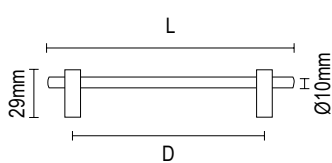

D	L
96mm	144mm
128mm	176mm
160mm	208mm
192mm	240mm
224mm	272mm
320mm	368mm
608mm	656mm

INOX MAT - ΧΡΩΜΙΟ
INOX MAT - CHROME

05.71/96.Z9	96mm
05.71/128.Z9	128mm
05.71/160.Z9	160mm
05.71/192.Z9	192mm
05.71/224.Z9	224mm
05.71/320.Z9	320mm
05.71/608.Z9	608mm