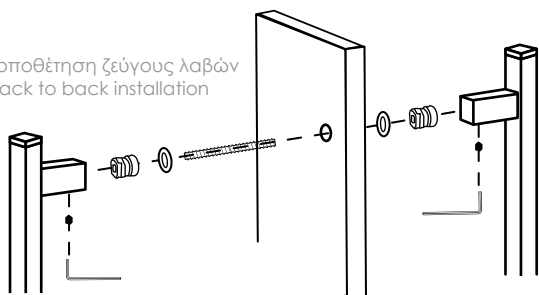

INOX MAT - ΧΡΩΜΙΟ
INOX MAT - CHROME

04.36/360.Z9
04.36/460.Z9
04.36/560.Z9
04.36/660.Z9
04.36/760.Z9
04.36/860.Z9
04.36/960.Z9

MAYPO MAT - ΧΡΩΜΙΟ
BLACK MAT - CHROME

04.36/360.A1
04.36/460.A1
04.36/560.A1
04.36/660.A1
04.36/760.A1
04.36/860.A1
04.36/960.A1

inox 304

Τοποθέτηση ζεύγους λαβών
Back to back installation