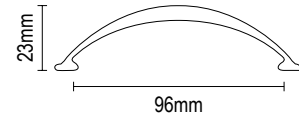

vio 05.44

Λαβίτσες Επίπλων

Furniture Handles

ΝΙΚΕΛ ΜΑΤ / NICKEL MAT

05.44/96.59	96mm
05.44/128.59	128mm

ΟΡΟ ΜΑΤ / ORO MAT

05.44/96.57	96mm
05.44/128.57	128mm

ΜΑΥΡΟ ΜΑΤ / BLACK MAT

05.44/96.K4	96mm
05.44/128.K4	128mm

vio 05.43