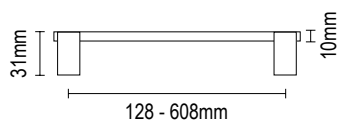

NIKEL MAT - ΧΡΩΜΙΟ
NICKEL MAT - CHROME

05.64/128.P7 128mm

05.64/160.P7 160mm

05.64/192.P7 192mm

05.64/224.P7 224mm

05.64/320.P7 320mm

05.64/608.P7 608mm