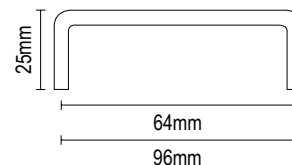

vio 05.05

Λαβίτσες Επίπλων

Furniture Handles

ΝΙΚΕΛ ΜΑΤ / NICKEL MAT

05.05/64.59 64mm

05.05/96.59 96mm

ΟΡΟ ΜΑΤ / OROMAT

05.05/64.57 64mm

05.05/96.57 96mm

ΑΣΠΡΟ / WHITE

05.05/64.06 64mm

05.05/96.06 96mm

ΜΑΥΡΟ ΜΑΤ / BLACK MAT

05.05/64.K4 64mm

05.05/96.K4 96mm

09.21 - 09.22

Χουφτάκια Επίπλων

Furniture slidings