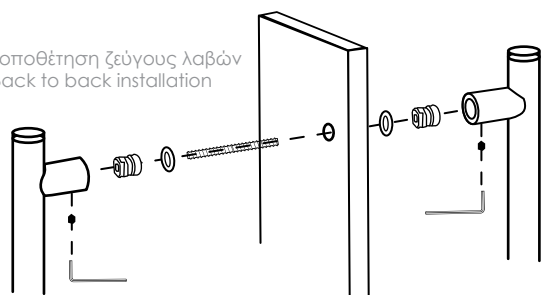

04.33/960.Z9

04.33/1060.Z9

04.33/1160.Z9

04.33/1260.Z9

inox 304

Τοποθέτηση ζεύγους λαβών  
Back to back installation

Τοποθέτηση μόνης λαβής  
Fixing of single pull handle

D	L
360mm	500mm
460mm	600mm
560mm	700mm
660mm	800mm
760mm	900mm
860mm	1.000mm
960mm	1.100mm
1.060mm	1.200mm
1.160mm	1.300mm
1.260mm	1.400mm