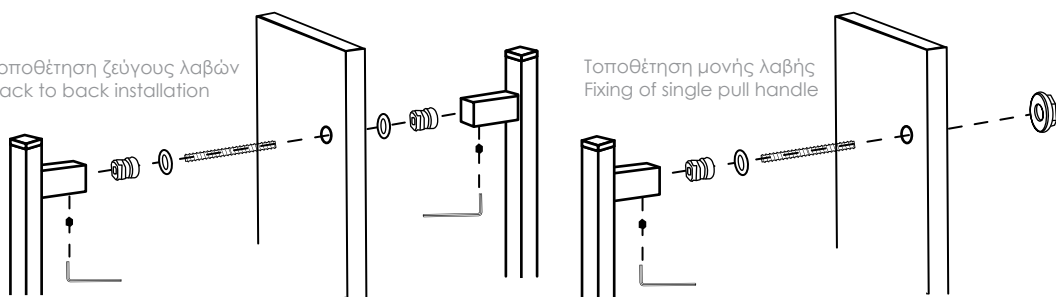

Τοποθέτηση μόνης λαβής  
Fixing of single pull handle

D  
360mm  
460mm  
560mm  
660mm  
760mm  
860mm  
960mm  
1.060mm  
1.160mm  
1.260mm

L  
500mm  
600mm  
700mm  
800mm  
900mm  
1.000mm  
1.100mm  
1.200mm  
1.300mm  
1.400mm