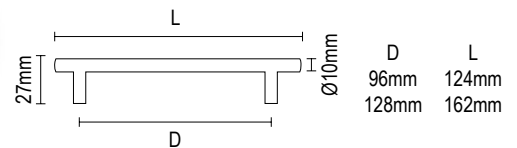

ΝΙΚΕΛ ΜΑΤ / NICKEL MAT

05.43/96.59	96mm
05.43/128.59	128mm

ΟΡΟ ΜΑΤ / ORO MAT

05.43/96.57	96mm
05.43/128.57	128mm

ΜΑΥΡΟ ΜΑΤ / BLACK MAT

05.43/96.K4	96mm
05.43/128.K4	128mm