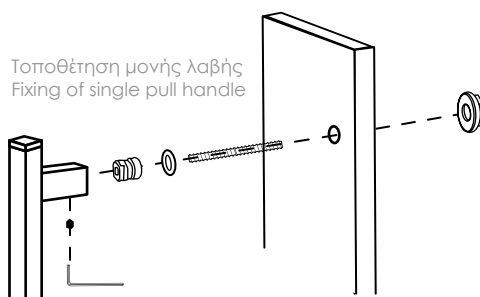

D
360mm

L
380mm