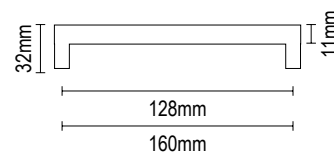

Λαβίτσες Επίπλων

Furniture Handles

vio 05.69

ΝΙΚΕΛ ΜΑΤ / NICKEL MAT

05.69/128.59 128mm

05.69/160.59 160mm

vio 05.66