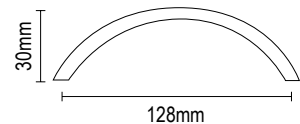

NIKEL MAT - NIKEL
NICKEL MAT - NICKEL

05.38/96.E2 96mm

05.38/128.E2 128mm