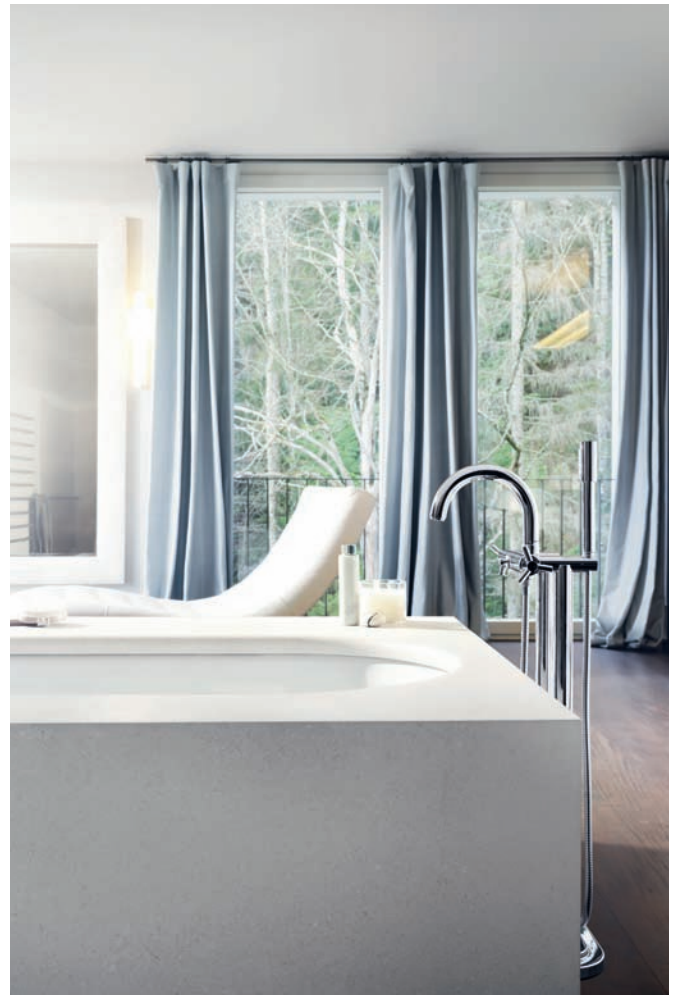

A head shower, hand shower and four body sprays – welcome to three-dimensional showering from a single thermostatic shower system.

GROHE ATRIO CLASSIC

A distinct nod towards the Bauhaus dictum: form follows function, Atrio Classic is a harmonious blend of cylindrical forms and the finest GROHE technologies. Look further and you'll see the collection offers a choice of two handle styles – Ypsilon tri-spoke handles or elegant Jota lever handles, further enhancing its universal appeal. Atrio Classic, for today and for tomorrow – because classics are designed to last.

GROHE ATRIO CLASSIC

Classic design and timeless spa materials – the perfect marriage of beauty and comfort. Just like Atrio Classic, our Rainshower® head shower makes itself at home in a wide range of different environments.