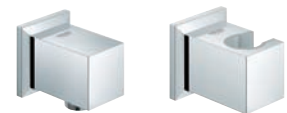

27 707 000
Shower outlet elbow
27 706 000
Hand shower holder