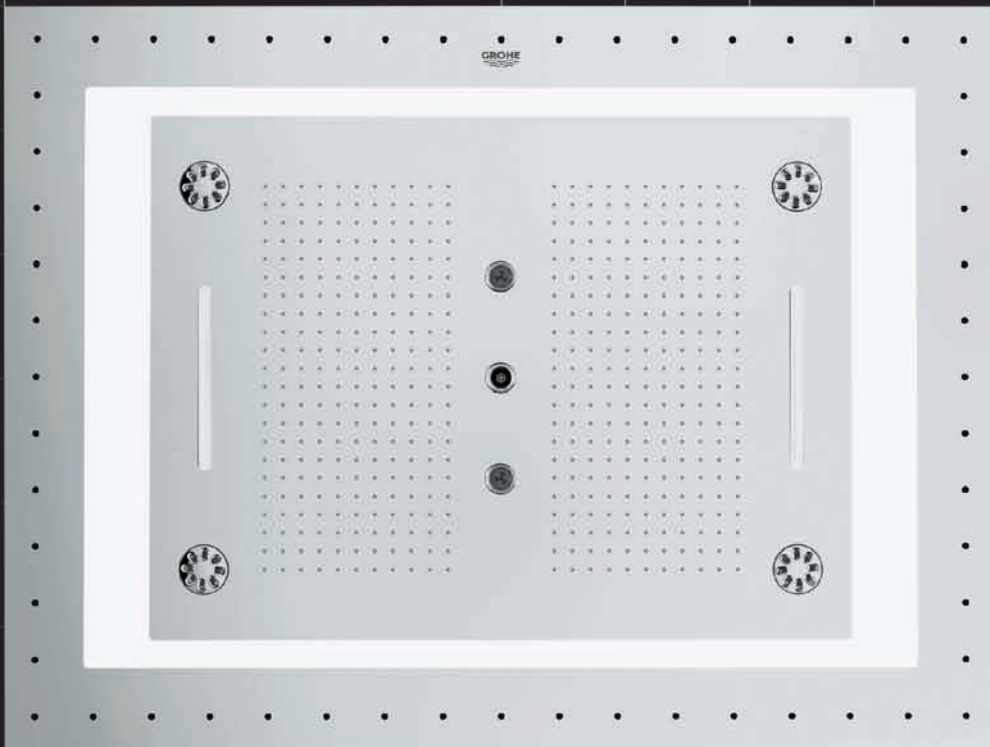

10"=254 mm

F10

5"=127 mm

5"=127 mm

F5

5"=127 mm

5"=127 mm

F40 *