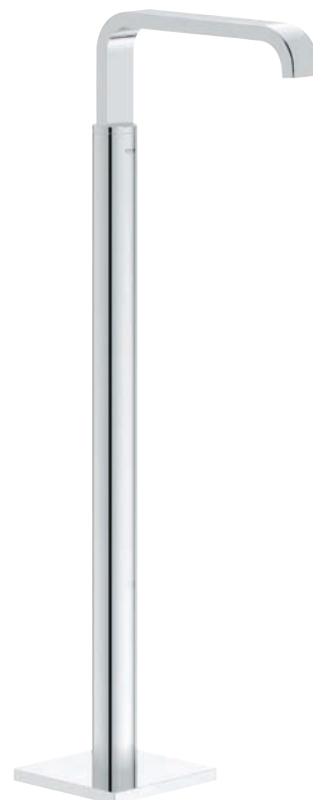

BATH & SHOWER

13 317 000
Cascade spout
for bath or shower
projection 180 mm
metal
1 spray pattern: XL Waterfall

27 621 000 + 35 034 000
Grotherm F
Module with wall union
and shower holder
+ separate concealed body

19 952 000
Talentofill

13 315 000
Bath spout
deck mounted

27 930 000
Shower support
with integrated hose, 85 mm
27 531 000
65 mm

13 335 000
Bath spout

13 218 000 + 45 984 000
Bath spout
floor mounted
+ separate concealed body