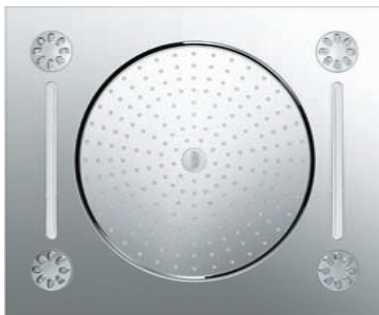

GROHE ALLURE SHOWERS

ACCESSORIES

27 863 000
Ceiling shower Allure 210
210x210 mm
metal
1 spray pattern: Rain

27 479 000
Head shower Allure 210
210x210 mm
metal
1 spray pattern: Rain
27 480 000
with 9.5 l/min. GROHE EcoJoy

40 363 000
Soap dispenser

27 467 000
Ceiling shower
Rainshower® F-Series 10"
254 mm x 254 mm
1 spray pattern: Rain

27 271 000
Head shower
Rainshower® F-Series 10"
254 mm x 254 mm, 1 spray pattern: Rain
27 285 000
with 9.5 l/min. GROHE EcoJoy

40 278 000 + 40 254 000
Holder + Glass

27 939 001
Ceiling shower F-Series 15" Multispray
381 mm (width) x 17 mm (height) x 456 mm
(depth), metal
4+ spray patterns: Rain, 2 x XL Waterfall,
4 x Bokoma Spray and combinations

27 286 000
Ceiling shower F-Series 20"
508 mm x 508 mm
metal
1 spray pattern: Rain

40 278 000 + 40 256 000
Holder + Soap dish