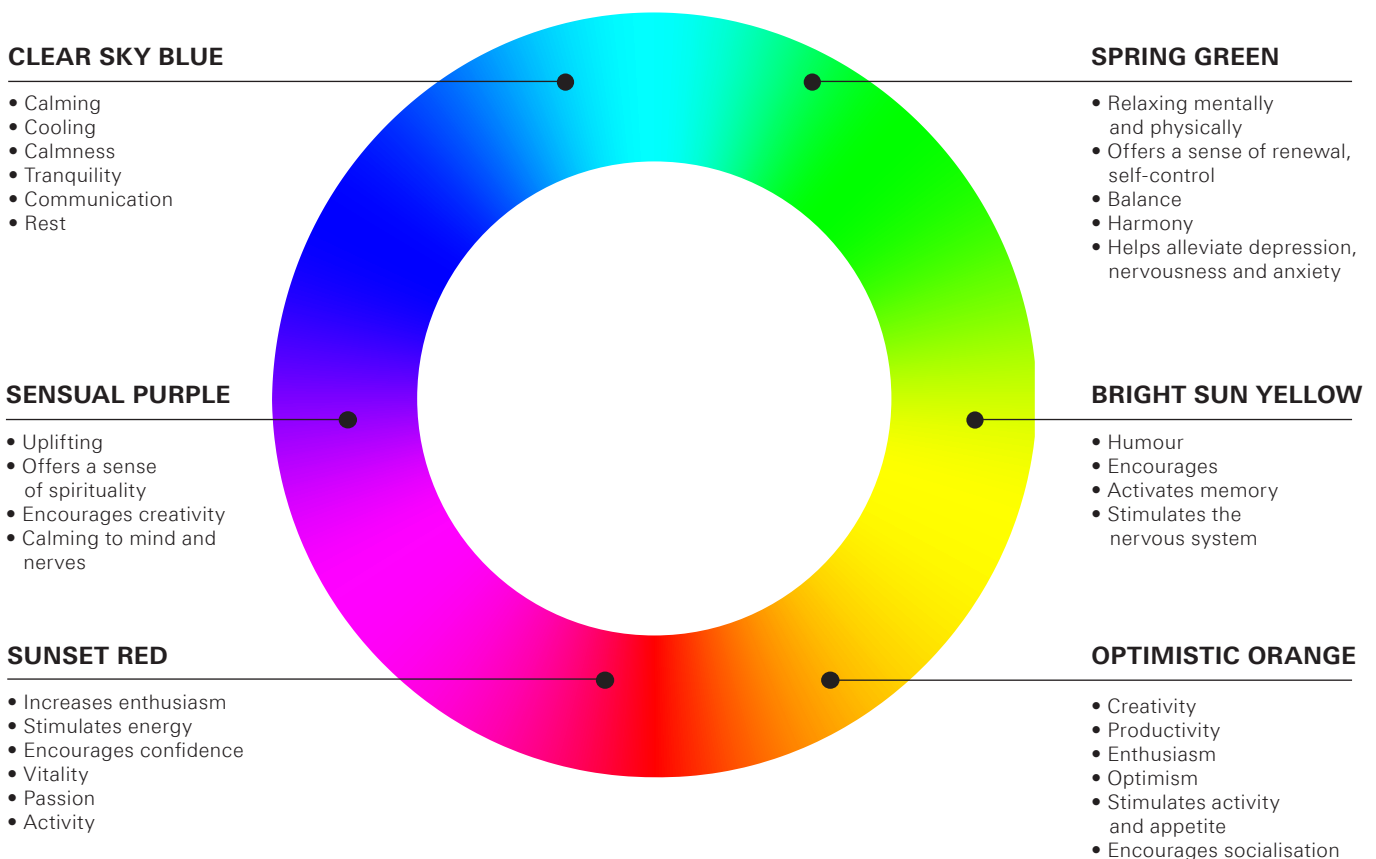

* Available for free via iTunes app or Google Play store.

** This luminaire contains built-in LED lamps, which cannot be changed: Energy efficiency class LED: A - A++

GROHE F-DIGITAL DELUXE

Every colour has a different wavelength and therefore its own energy, which has a varying effect on the mind and body. Red represents vitality and activity, while blue is considered to be a calming colour. One of our primary objectives when developing GROHE F-digital Deluxe was to give you the opportunity to change the lighting to suit your mood, and allow you to enjoy your own personal chromotherapy experience while in the shower.

Using the GROHE SPA® app, you simply select the colour that you wish to have during your shower from a specially designed colour wheel. For example, you might wish to start your day with stimulating yellow, enjoy soft purple after a steam bath or get an exciting evening off to a great start with optimistic orange. With GROHE F-digital Deluxe you can integrate up to four high-quality LED light modules* into your shower, all of which are dimmable. You can therefore choose a light intensity that reflects your mood. And, of course, you can save all of your settings so that the perfect colour for tomorrow morning's shower is just a movement of the hand away.