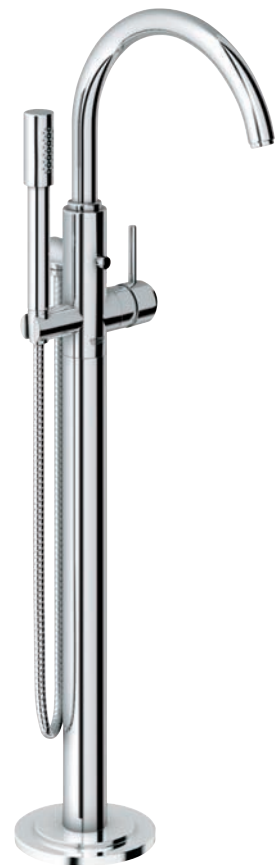

XL-Size

32 135 002 + 45 984 000
Bath/shower mixer
floor mounted
+ separate concealed body

13 216 001 + 45 984 000
Bath spout
floor mounted
+ separate concealed body

32 653 002 + 45 984 000
Bath/shower mixer
floor mounted
+ separate concealed body