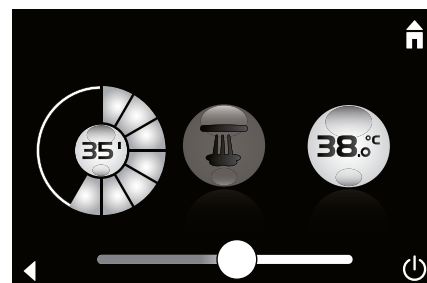

STEAM

Experience regeneration in its purest form with the GROHE steam modules. Gentle steam not only enhances our sense of emotional well-being, but also has a positive effect on the entire body. It opens the pores, detoxifies the body, hydrates the skin and helps the muscles to relax.