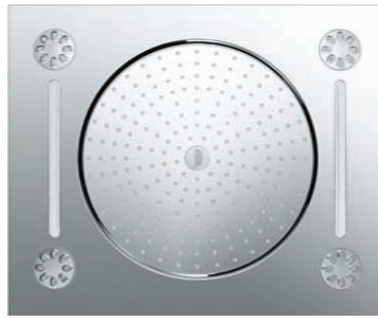

27 939 001
Ceiling shower F-Series 15" Multispray
381 mm (width) x 17 mm (height) x 456 mm
(depth), metal
4+ spray patterns: Rain, 2 x XL Waterfall,
4 x Bokoma Spray and combinations

27 863 000
Ceiling shower Allure 210
210x210 mm
metal
1 spray pattern: Rain