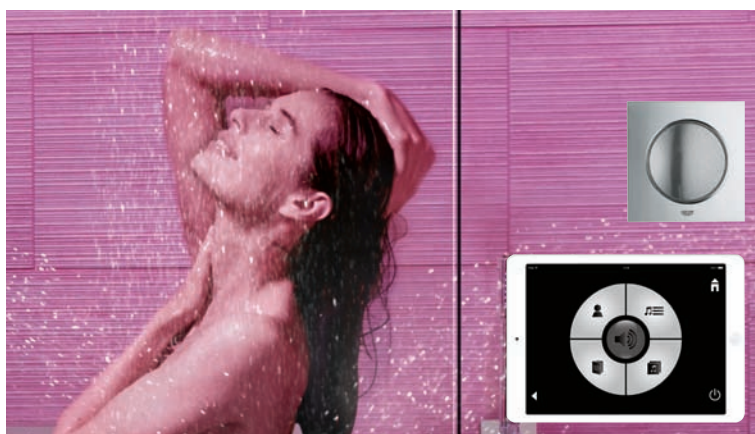

Experience the sensation as the millions of nerve endings beneath your skin respond to the tantalising caress of water.

Stimulating. Invigorating. Restorative. Having a shower should be a holistic treat for you and the Rejuvenation Zone aims to provide personalised Aquatherapy experience to you.

GROHE SPA® GROHE F-DIGITAL DELUXE

Powerful and refreshing in the morning, soothing and relaxing in the evening, a multi-faceted shower zone will transform and uplift your day. Generous in size and features, the luxurious shower zone evolves to meet your changing needs and moods, every day. One or two head showers, a hand shower, a bank of body showers - the only limit to showering pleasure is the imagination.